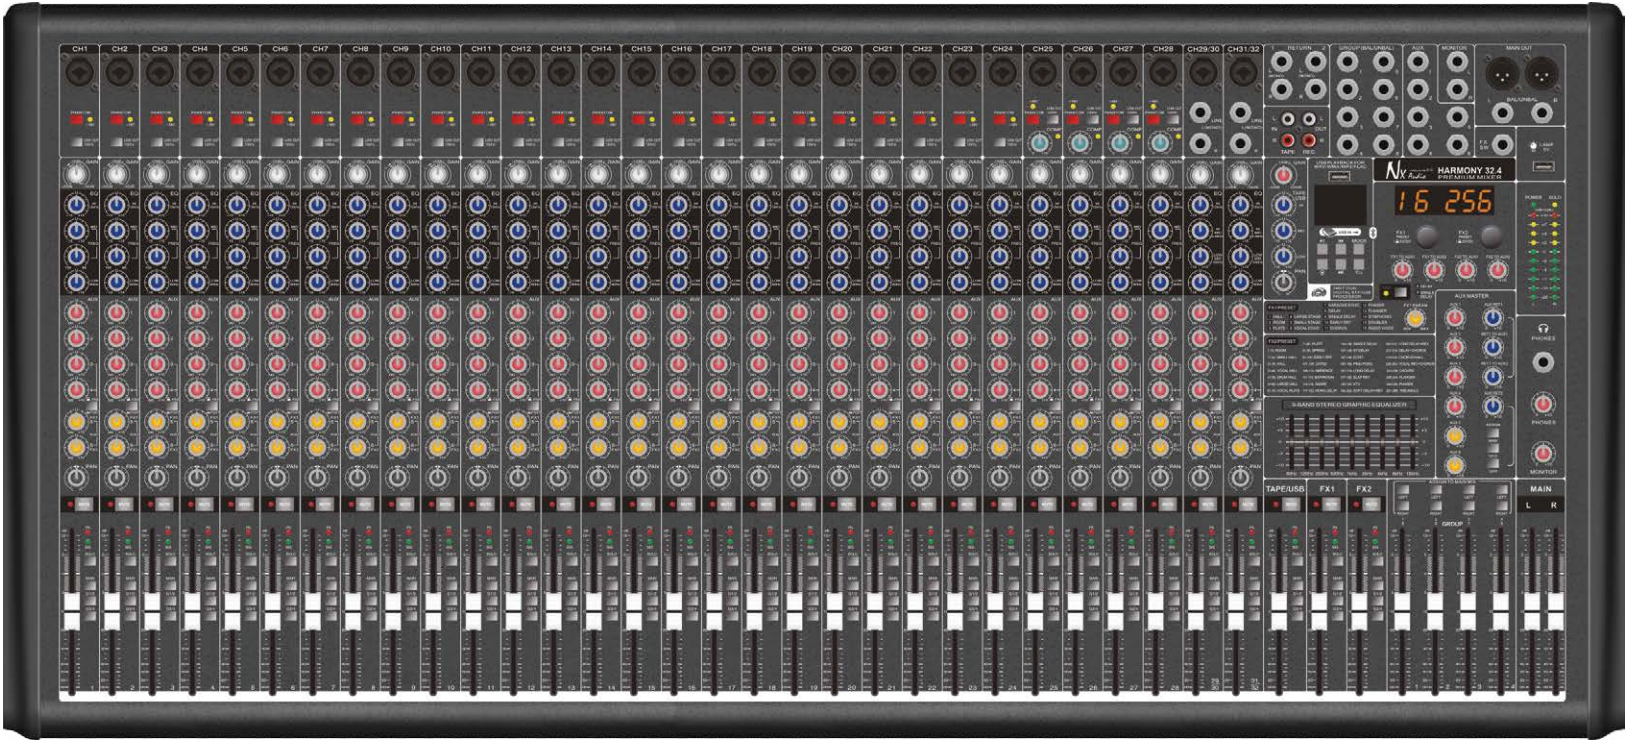

HARMONY SERIES

HARMONY 24.4
22 XLR MONO |
1 STEREO LINE

HARMONY 32.4
30 XLR MONO |
1 STEREO LINE

Assign to main mix feature with 4 buses and 8 outputs

Dedicated compressor control on 4 channels

6 Aux sends

HARMONY 20
20 XLR MIC | LINE

HARMONY 16 | HARMONY 12
16 XLR MIC | LINE | 12 XLR MIC | LINE

4 Aux sends

2 groups outs

Common Features

- Dual Effects Engine featuring 31+16 Editable Reverbs, Delays, Choruses and Modulations
- Comprehensive audio routing
- Smooth 100mm premium-quality faders
- Robust metal construction for tour-grade build quality and reliability
- 9 Band Graphic Equalizer
- Internal universal power supply